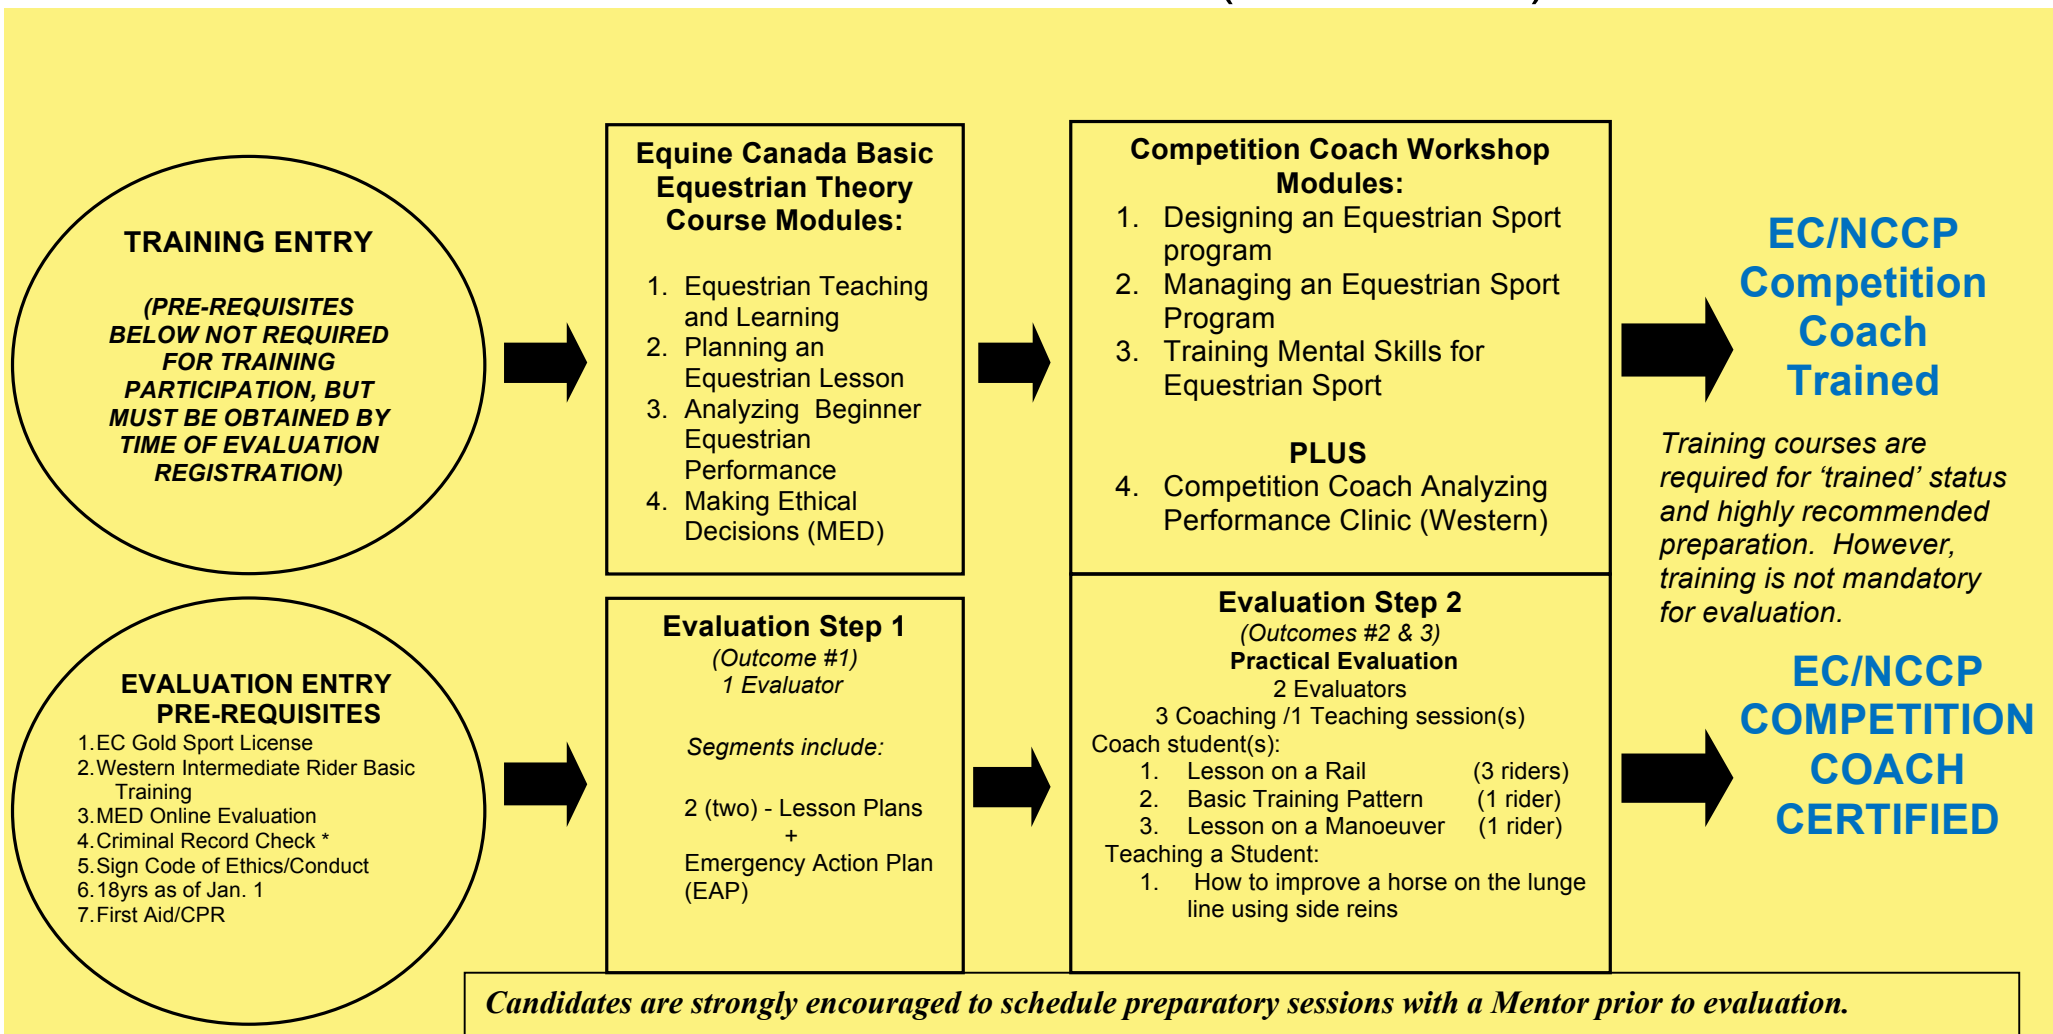

# TRAINING AND CERTIFICATION PATHWAY FOR COMPETITION COACHES (WESTERN)

## CERTIFICATION MAINTENANCE

To maintain certified status, all Equine Canada coaches must maintain:

- EC Sport License and Coaching Levy
- A current CPR/First Aid certificate
- Criminal Record Check \*
- 20 hours of qualified professional development within each 3-year period