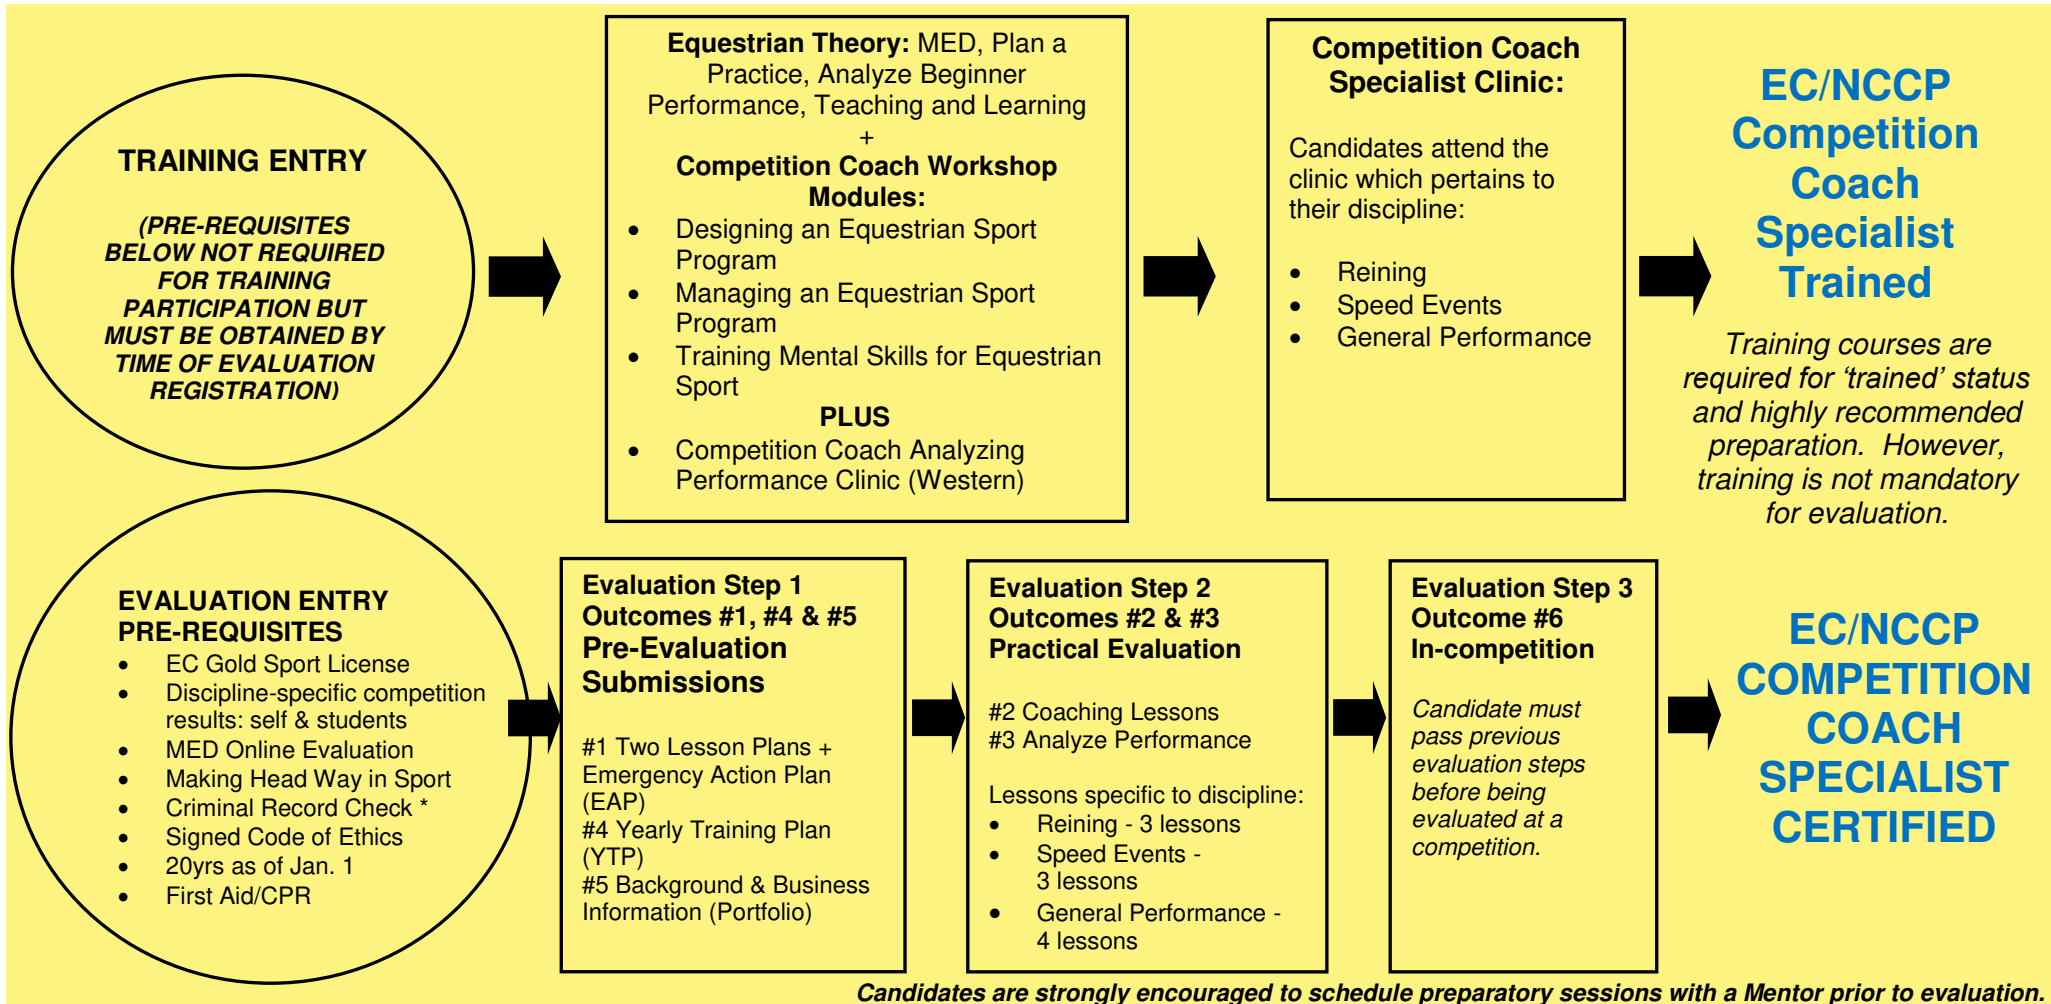

TRAINING AND CERTIFICATION PATHWAY FOR COMPETITION COACH SPECIALISTS - WESTERN

CERTIFICATION MAINTENANCE

To maintain certified status, all Equine Canada coaches must maintain:

- EC Sport License and Coaching Levy
- A current CPR/First Aid certificate
- Criminal Record Check *
- 20 points of qualified professional development within each 5-year period

*as per EC standards