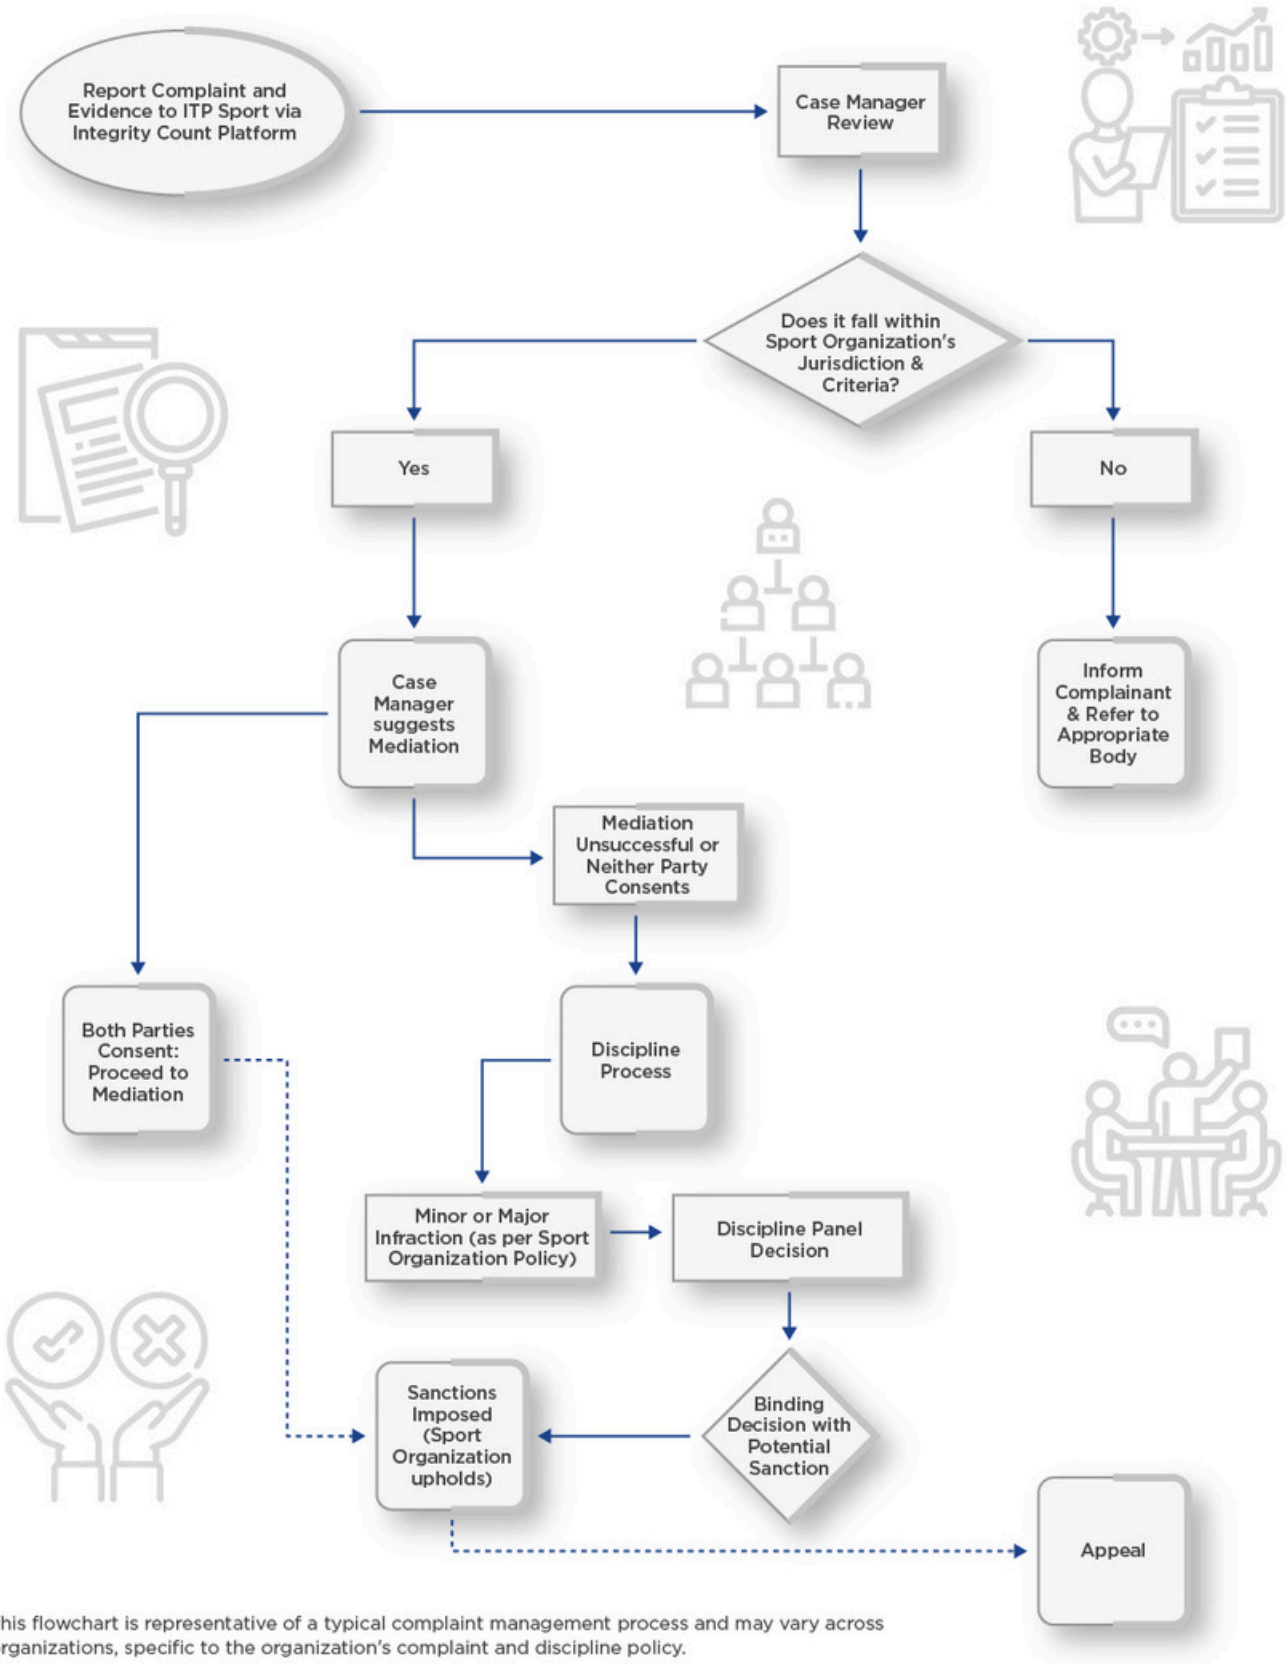

# Safe Sport Complaint Management Flowchart

This flowchart is representative of a typical complaint management process and may vary across organizations, specific to the organization's complaint and discipline policy.